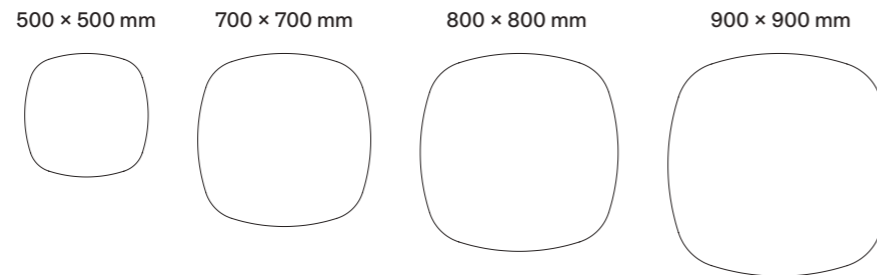

Square with rounded corners

450 mm
680 mm
760 mm
1 100 mm