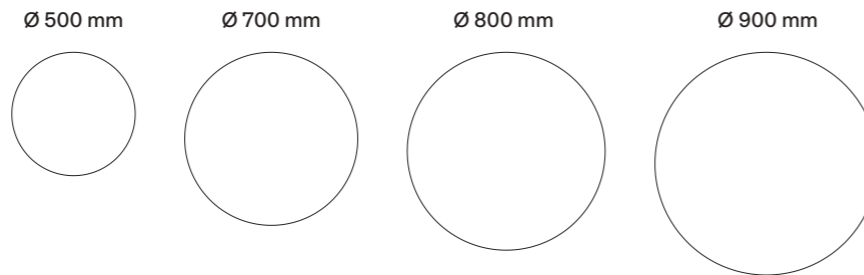

Vitalo

Design: Rim Design Team (CZ)

Disc base Ø 390 mm

Disc base Ø 470 mm

Disc base Ø 600 mm

Table top

Round

Square with rounded corners

450 mm
680 mm
760 mm
1 100 mm

Edu New

Multi