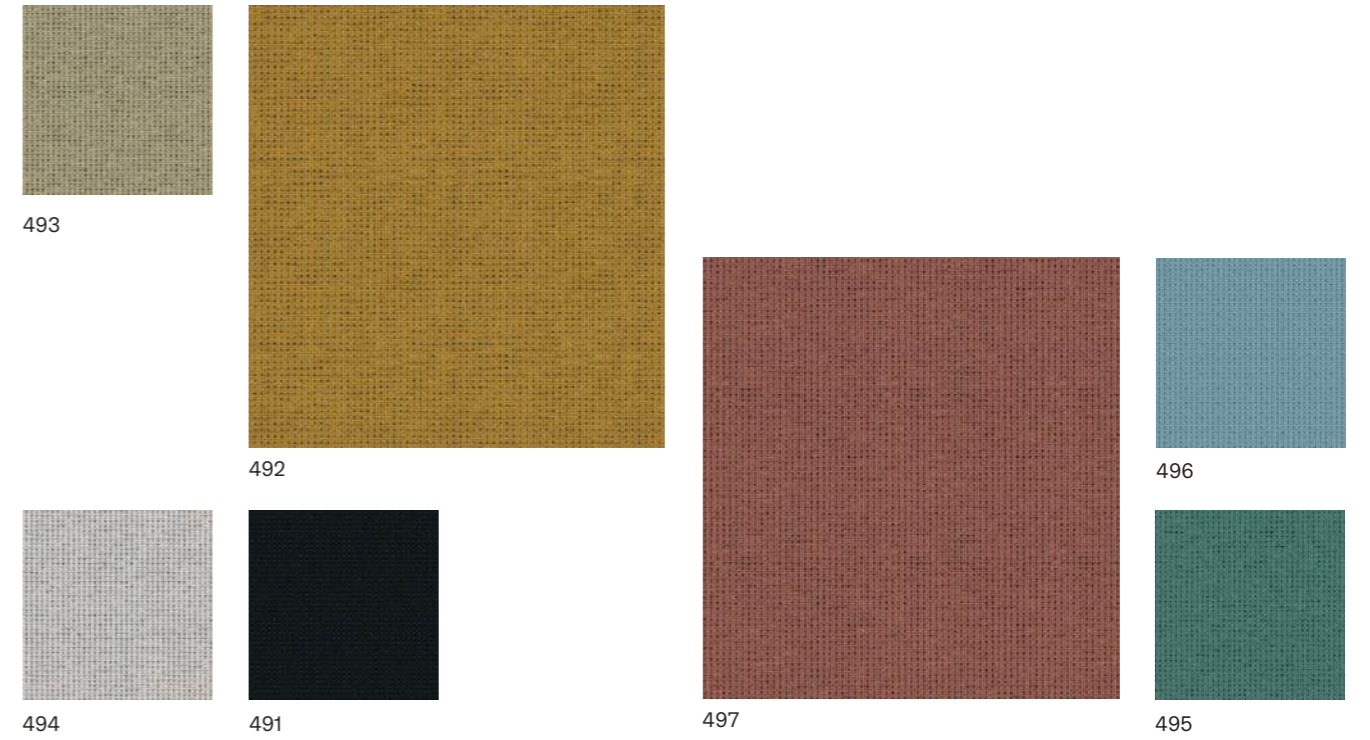

Valencia (B)

Optimo (F)

64-65
Fabrics

Silvertex (C)

Line

Prince (E)

Mesh Tale